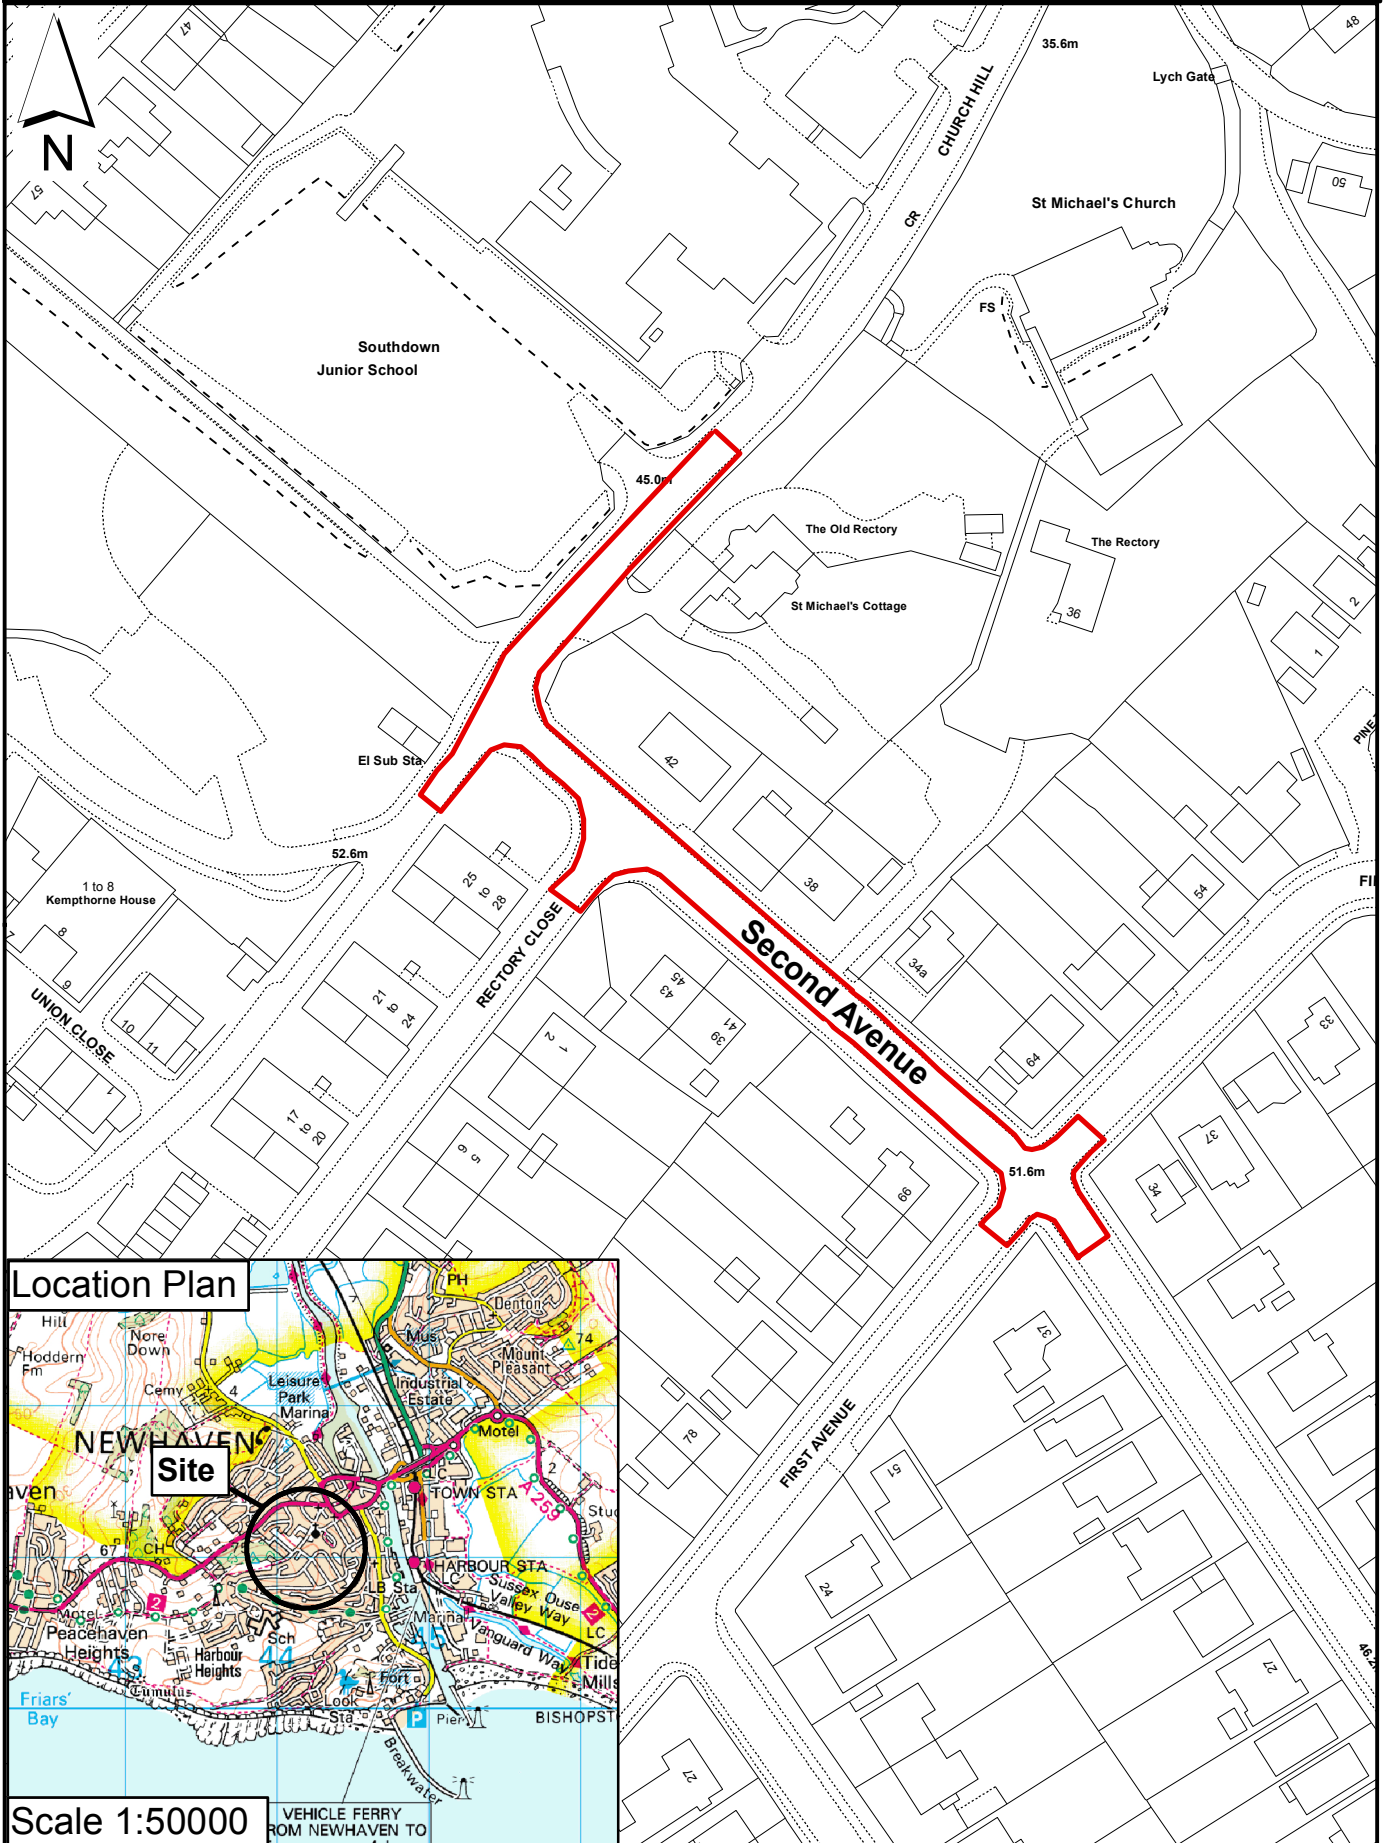

TRO Church Hill, Newhaven

Scale 1:1250

Rupert Clubb BEng (Hons) CEng MICE
 Director of Communities,
 Economy and Transport
 East Sussex County Council

Reproduced from the Ordnance Survey mapping with the permission of the Controller of Her Majesty's Stationery Office © Crown Copyright. Unauthorised reproduction infringes Crown copyright and may lead to prosecution or civil proceedings. East Sussex County Council, 100019601, 2015